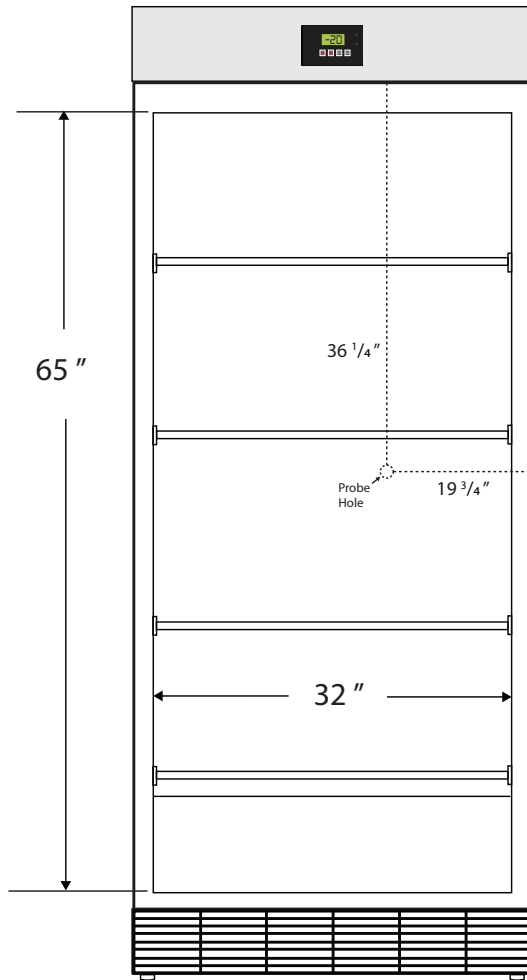

Front View

Side View

Cu. Ft	Defrost	Door	Int Door	Shelves	Interior Dim.			Refrigerant	H.P.	Amps	Weight
					W"	D"	H"				
30	Manual	1 Solid	0	4 Fixed	32	22 1/2	65	R404a	1/3	6	353 lbs.

Note: Interior dimensions are estimates and subject to change without notice