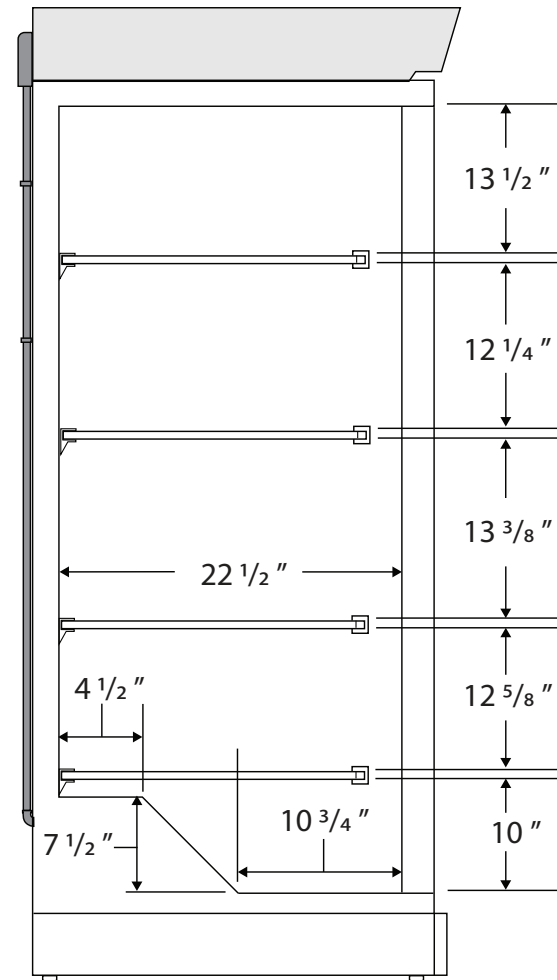

Front View

Side View

Cu. Ft	Defrost	Door	Int Door	Shelves	Interior Dim.			Refrigerant	H.P.	Amps	Weight
					W"	D"	H"				
30	Manual	1 Solid	0	4 Fixed	32	22 1/2	65	R404a	1/3	6	353 lbs.

Note: Interior dimensions are estimates and subject to change without notice