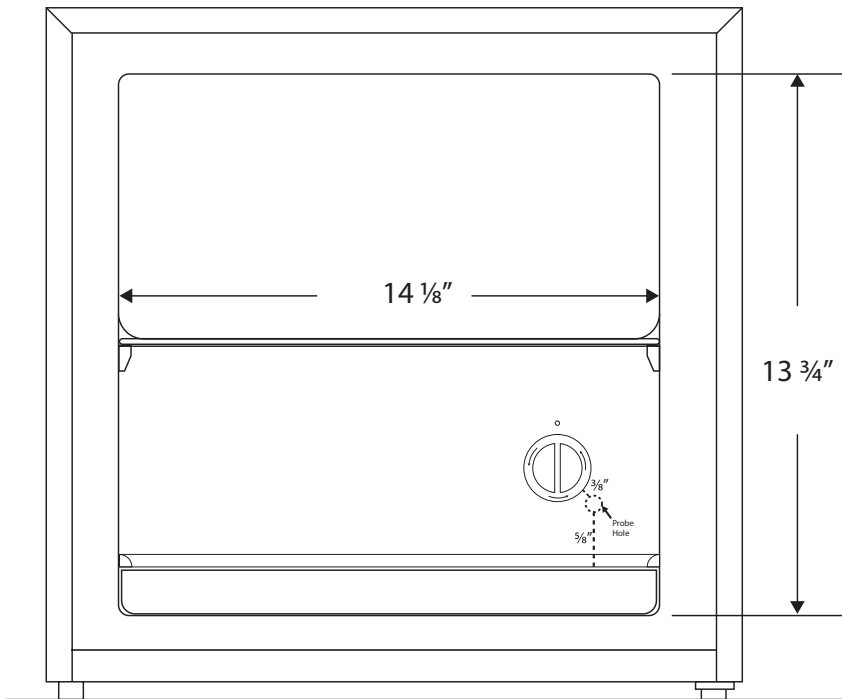

Front View

Side View

Cu. Ft	Defrost	Door	Int Door	Shelves	Interior Dim.			Refrigerant	H.P.	Amps	Weight
					W"	D"	H"				
1.5	Manual	1 Solid	0	1 Fixed	14 1/8	13 1/2	13 3/4	R600a	1/10	1.1	46 lbs.

Note: Interior dimensions are estimates and subject to change without notice