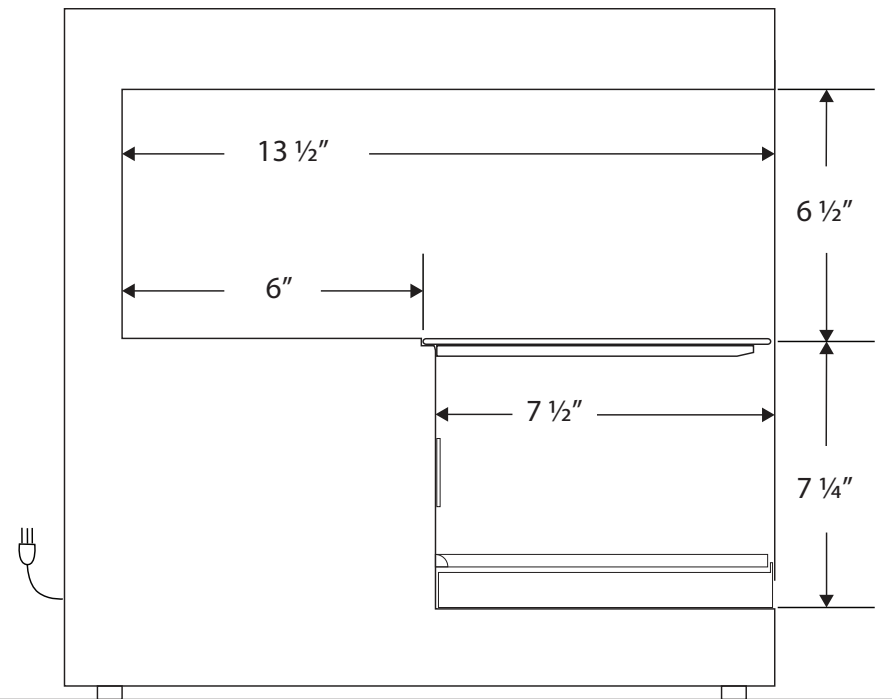

Front View

Side View

Cu. Ft	Defrost	Door	Int Door	Shelves	Interior Dim.			Refrigerant	H.P.	Amps	Weight
					W"	D"	H"				
1.5	Manual	1 Solid	0	1 Fixed	14 1/8	13 1/2	13 3/4	R600a	1/10	1.1	46 lbs.

Note: Interior dimensions are estimates and subject to change without notice